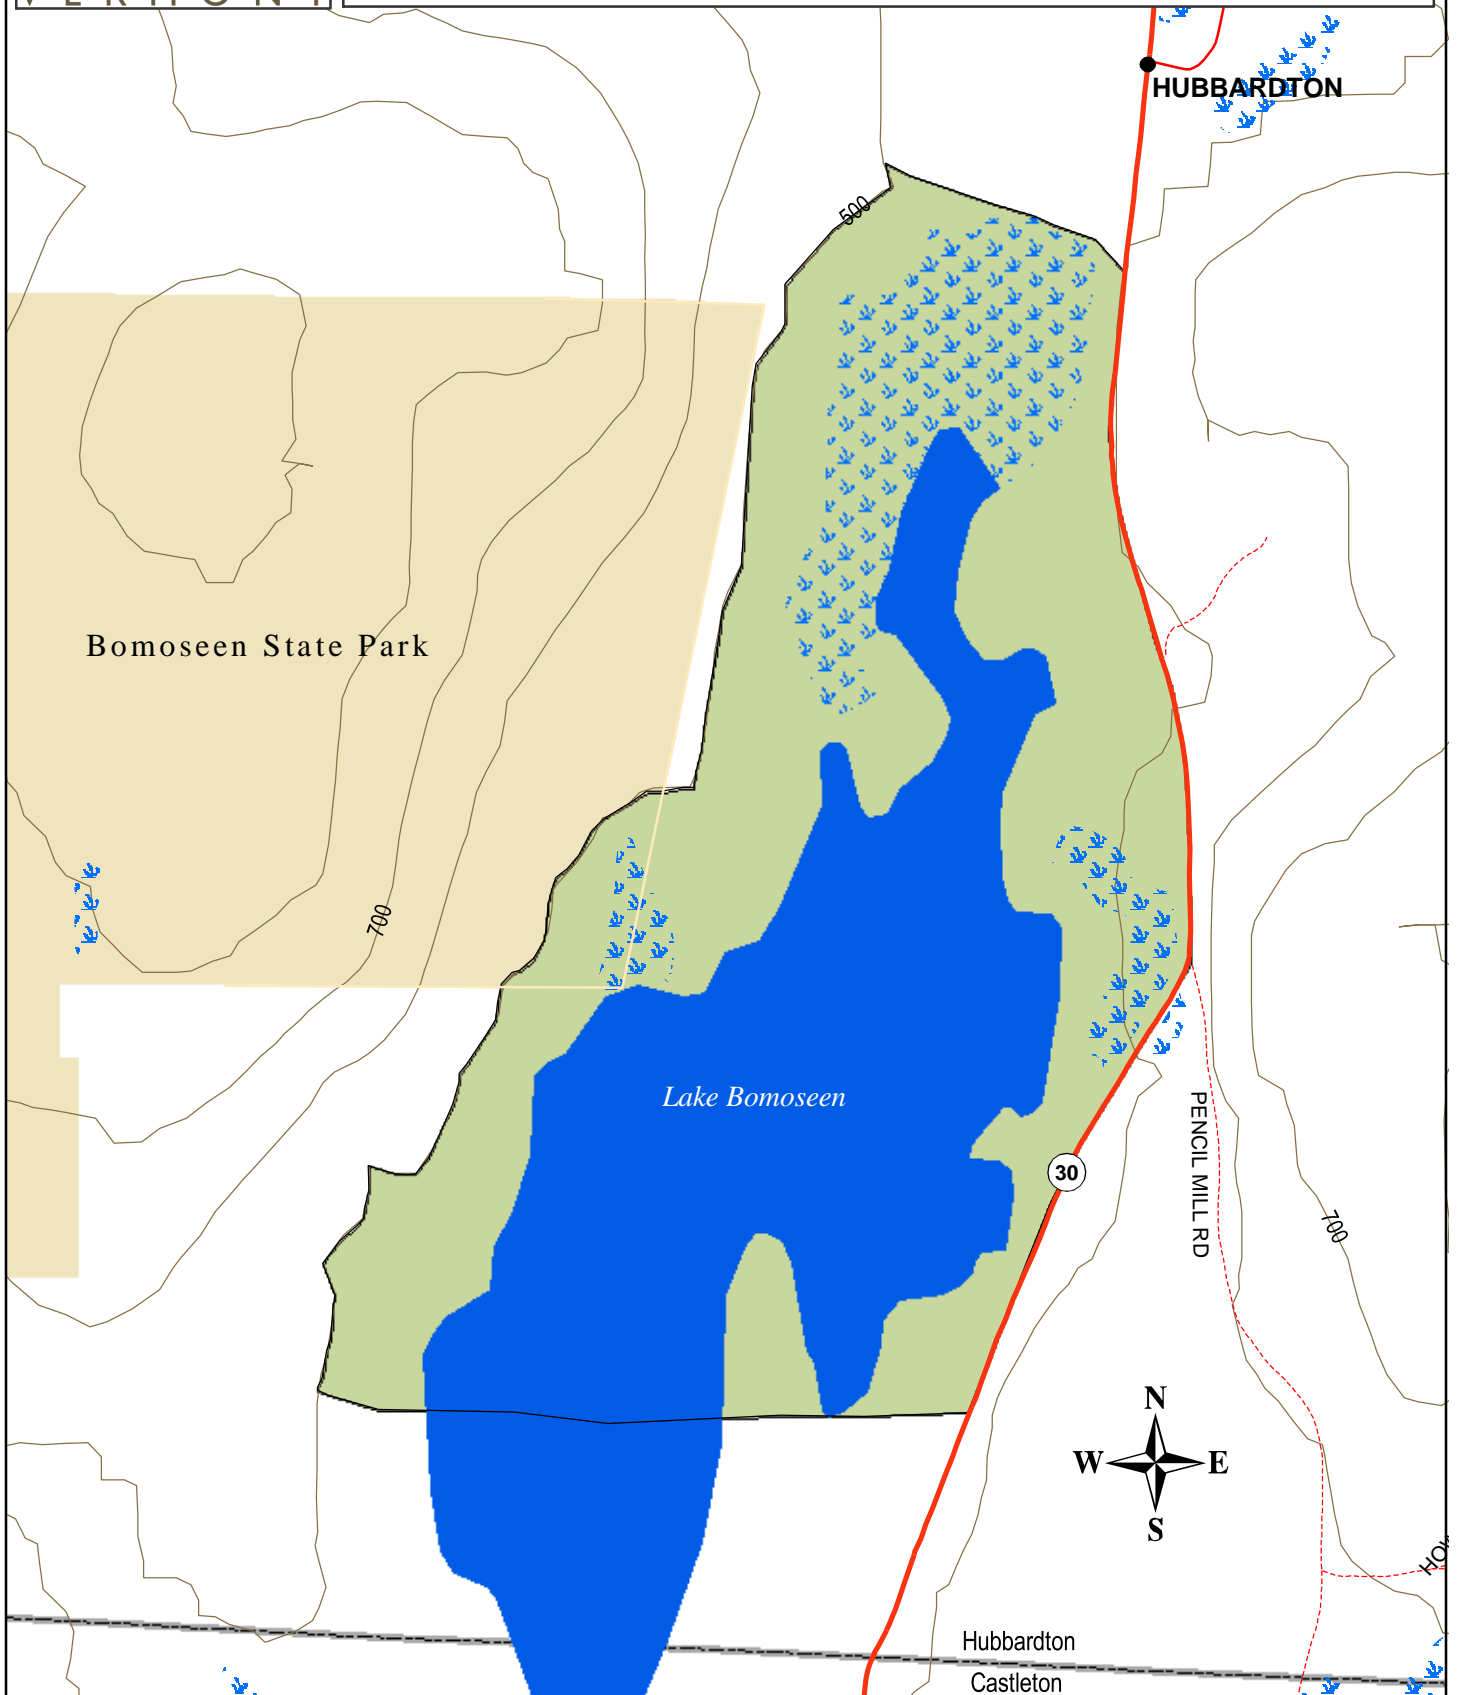

Lake Bomoseen / Hubbardton Marsh Important Bird Area

620 Acres
1:15,000

HUBBARDTON

Bomoseen State Park

Lake Bomoseen

30

PENCIL MILL RD

Hubbardton
Castleton